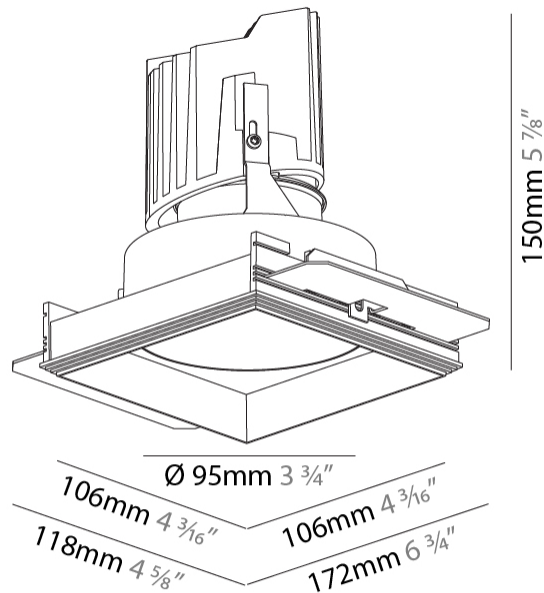

Fixture Finish: SSR / BKV / CWI / CRY / HAB / UFT / ITA / RUA / FTG / MYG / LOD / PUS / FRO / FUP / KIA / POP / BLS / SPG / MEY / GOH / GUM / CHC / COM / ABZ / JAG / OBR / MOS / ROR

Fixture Material: Aluminum Die Cast
Cut-out Measurements: 120mm / 4 3/4" x 120mm / 4 3/4"
Upon Request: Unique Ceiling Thickness

ELECTRICAL

Lamp Type: LED (Zhaga Standard)
Input Wattage (W): 16.5
Total Output Wattage (W): 14.7
Dimming: Dali Dimming
Driver Included: No
Driver Location: Recessed Housing
Driver Type: Constant Current - 120Vac
Driver Class: Class 2
Housing: See Components
Input Voltage (V): 120
Constant Current (MA): 350

LED

Number of LEDs: 1
Color Temperature (°K): Warm Dim
Max. Delivered Lumen (lm): 770
Nominal Lumen (lm): 1140
CRI: >90 CRI
Lamp Life (hrs): 50000
Upon Request: RGB-W Tunable White Special Color Temperature
Special LED

OPTICAL

Reflector: 20 / 40 / 60
Upon Request: Special Beam Angles

RATINGS AND CERTIFICATIONS

Zaneen Group, Inc. 6260 Folsom Blvd, Suite 3382, F 416-247-9319, www.zaneen.com

Certified By: Certified for North American Standards
In a constant effort to supply the best product, we reserve the right to change specifications or materials without notice. The most recent specification sheets are found at zaneen.com