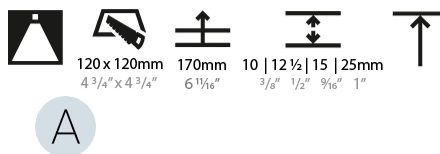

Fixture Finish: SSR / BKV / CWI / CRY / HAB / UFT / ITA / RUA / FTG / MYG / LOD / PUS / FRO / FUP / KIA / POP / BLS / SPG / MEY / GOH / GUM / CHC / COM / ABZ / JAG / OBR / MOS / ROR

Fixture Material: Aluminum Die Cast
Cut-out Measurements: 120mm / 4 3/4" x 120mm / 4 3/4"
Upon Request: Unique Ceiling Thickness

ELECTRICAL

Lamp Type: LED (Zhaga Standard)
Input Wattage (W): 16.5
Total Output Wattage (W): 14.7
Dimming: Dali Dimming
Driver Included: No
Driver Location: Recessed Housing
Driver Type: Constant Current - 120Vac
Driver Class: Class 2
Housing: See Components
Input Voltage (V): 120
Constant Current (MA): 350

LED

Number of LEDs: 1
Color Temperature (°K): Warm Dim
Max. Delivered Lumen (lm): 770
Nominal Lumen (lm): 1140
CRI: >90 CRI
Lamp Life (hrs): 50000
Upon Request: RGB-W Tunable White Special Color Temperature
Special LED

OPTICAL

Reflector: 20 / 40 / 60
Upon Request: Special Beam Angles

RATINGS AND CERTIFICATIONS

Zaneen Group, Inc. 6260 Folsom Blvd, Suite 3382, F 416-247-9319, www.zaneen.com

Certified By: Certified for North American Standards
In a constant effort to supply the best product, we reserve the right to change specifications or materials without notice. The most recent specification sheets are found at zaneen.com